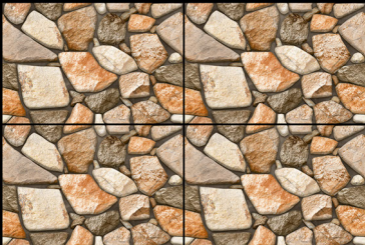

DIGNIFY KERAMOS

300 X 450 MM

300 X 300 MM

RAIN DROP ELEVATION

RD-4007

DIGITAL WALL TILES