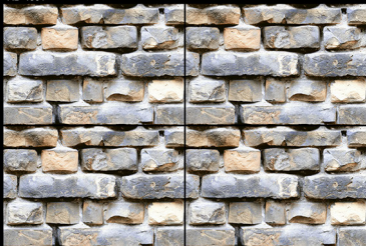

DIGNIFY KERAMOS

300 X 450 MM

300 X 300 MM

RAIN DROP ELEVATION

RD-4001

DIGITAL WALL TILES