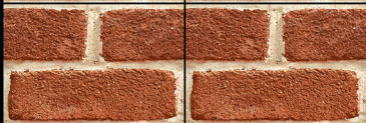

DIGNIFY KERAMOS

300 X 450 MM

300 X 300 MM

RAIN DROP ELEVATION

RD-4012

DIGITAL WALL TILES