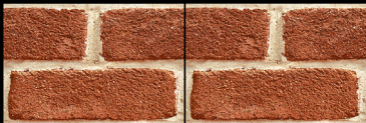

DIGNIFY KERAMOS

300 X 450 MM

300 X 300 MM

RAIN DROP ELEVATION