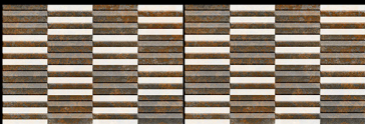

RD-4009

DIGITAL WALL TILES

DIGNIFY KERAMOS

300 X 450 MM

300 X 300 MM

RAIN DROP ELEVATION

RD-4010

DIGITAL WALL TILES

DIGNIFY KERAMOS

300 X 450 MM

300 X 300 MM

RAIN DROP ELEVATION

RD-4011

The image displays a grid of digital wall tiles. Each tile features a light-colored wood grain pattern with a prominent knot. A vertical metal handle is centered on each tile. The tiles are arranged in a staggered pattern, with some tiles offset horizontally from the ones above and below them. The background is a dark, solid color, which makes the wood and metal elements stand out. The overall appearance is that of a modern, industrial-style wall panel.